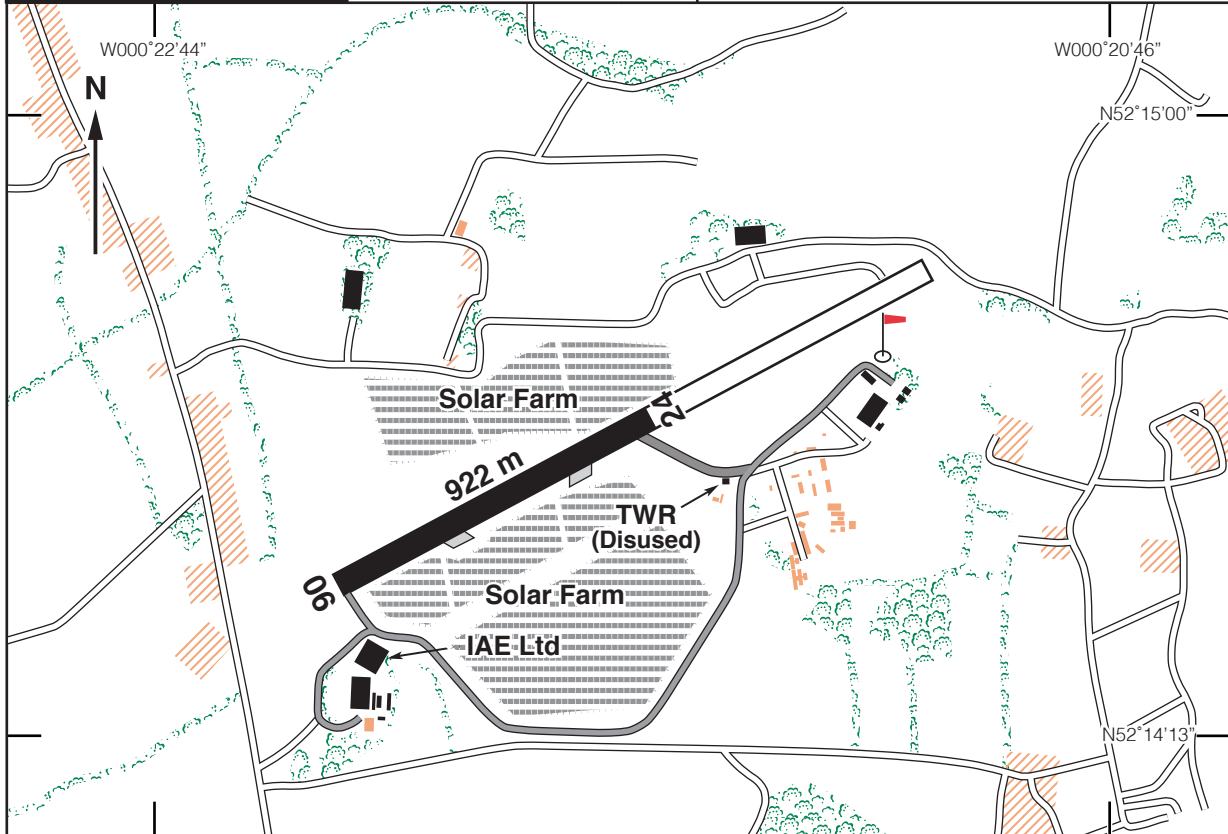

EGK8

N52 14.57 W000 21.85	LITTLE STAUGHTON	225ft AMSL
4nm WNW of St. Neots.		BKY 116-25 305 22
c/s Staughton Traffic SAFETYCOM 135-480		

Rwy	Dim(m)	Surface	TORA(m)	LDA(m)	Lighting
06/24	922x46	Asphalt	Unlicensed		Nil

Op hrs: PPR. Summer: 0800-2000 daily. Winter: 0800-SS daily.

Landing Fee: On application. **Customs:** 24 hrs PNR.

Hangarage: Available. **Maintenance:** IAE Ltd.

Remarks: Operated by IAE Ltd, Little Staughton Airfield, MK44 2BN. Unlicensed airfield, strictly PPR and at pilots own risk. The operator accepts no responsibility or liability for aircraft operating to/from Little Staughton.

Circuits: All circuits to the South at 1000ft QFE - Avoid local villages.

Warnings: Taxiway to IAE Ltd crosses the asphalt perimeter road which is also used by motor vehicles. Agricultural vehicles may temporarily use the runway.